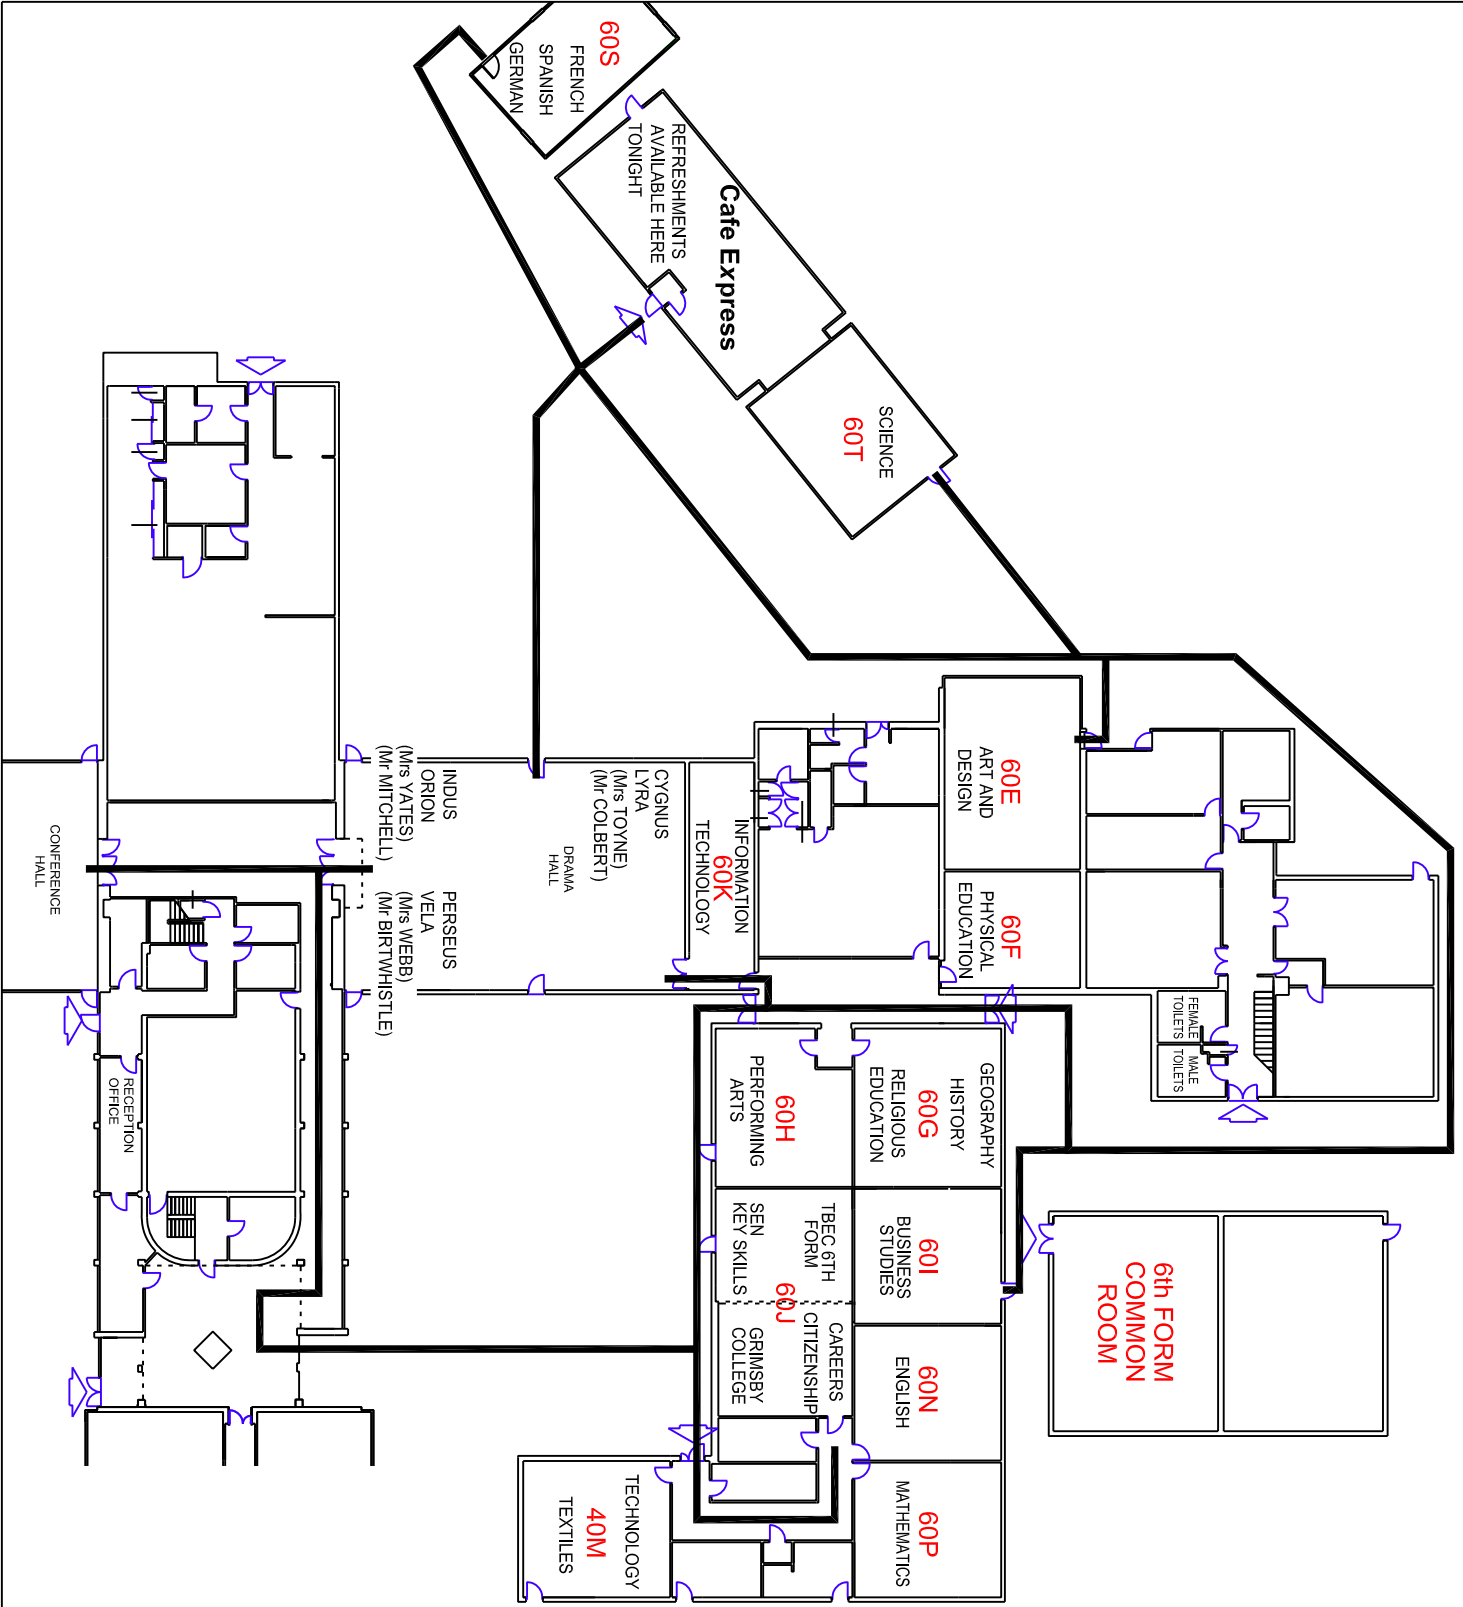

SUBJECT / HOUSE LOCATION MAP

KEY:  MAIN ACCESS ROUTE

Tollbar BEC
Business Enterprise and
Humanities College

KS4 CURRICULUM EVENING 2009